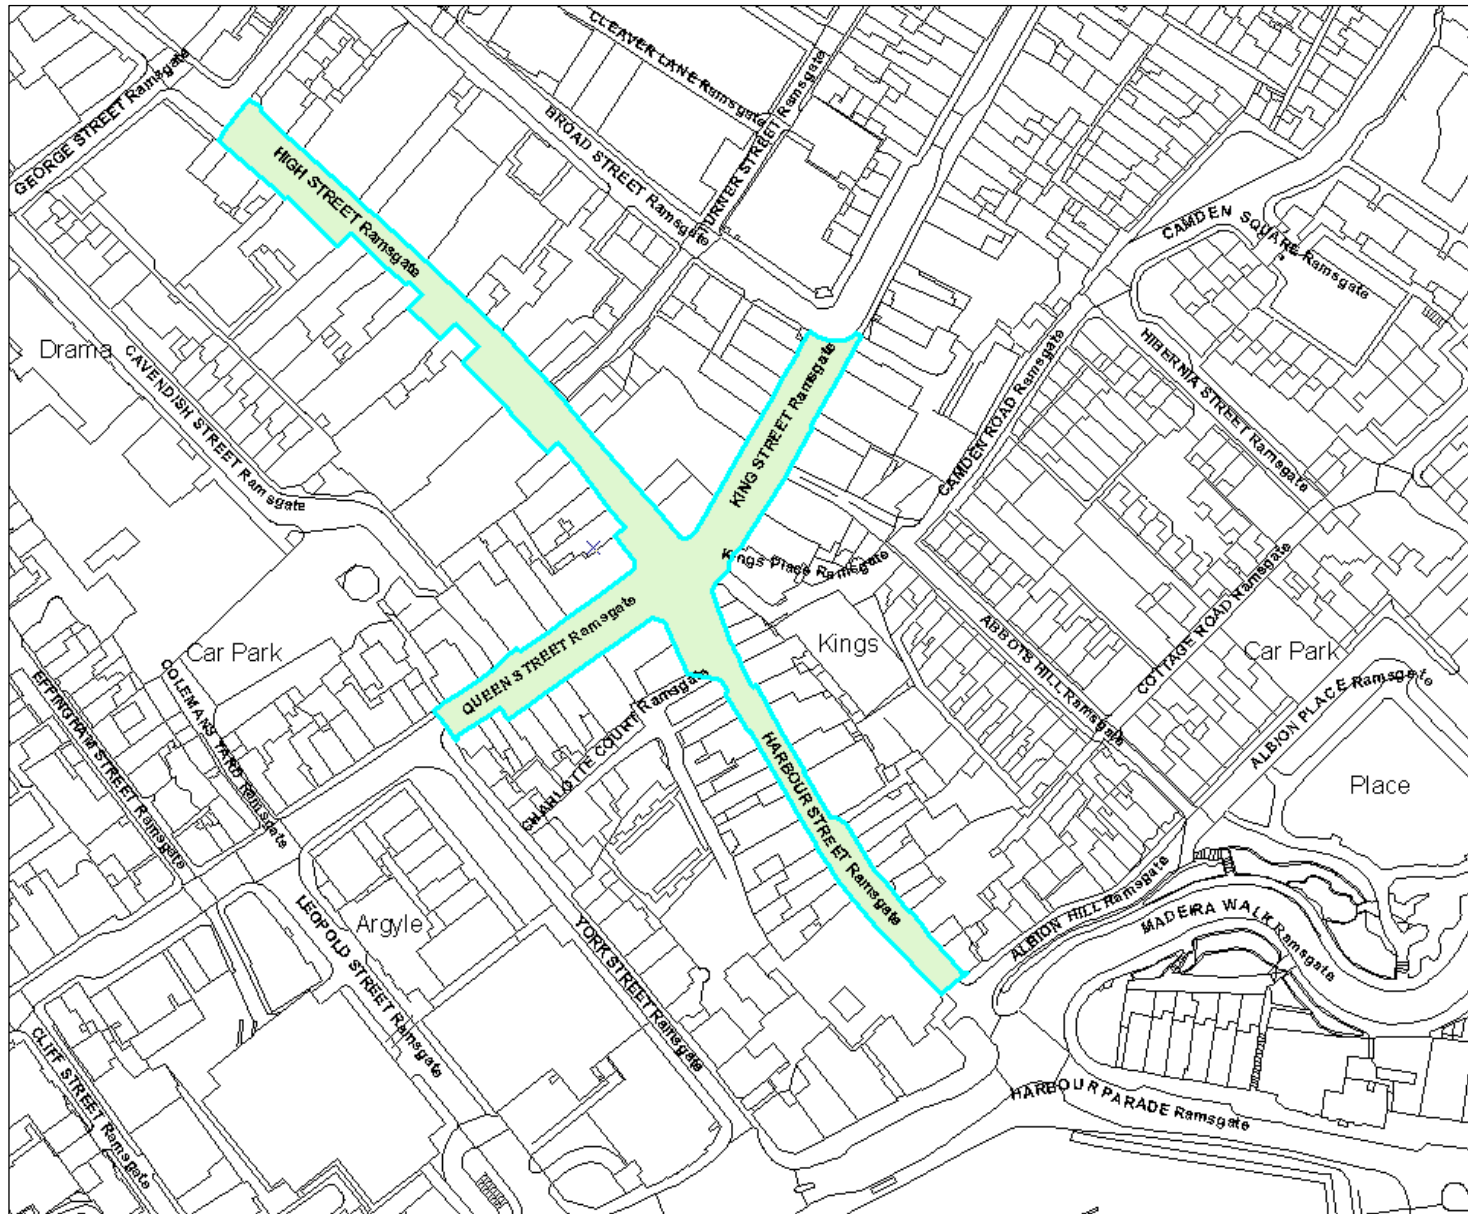

Ramsgate Pedestrian Area

Ramsgate Pedestrian Area

10am until 5pm, Monday to Saturday prohibition of driving

No waiting at any time

SLI 100018261